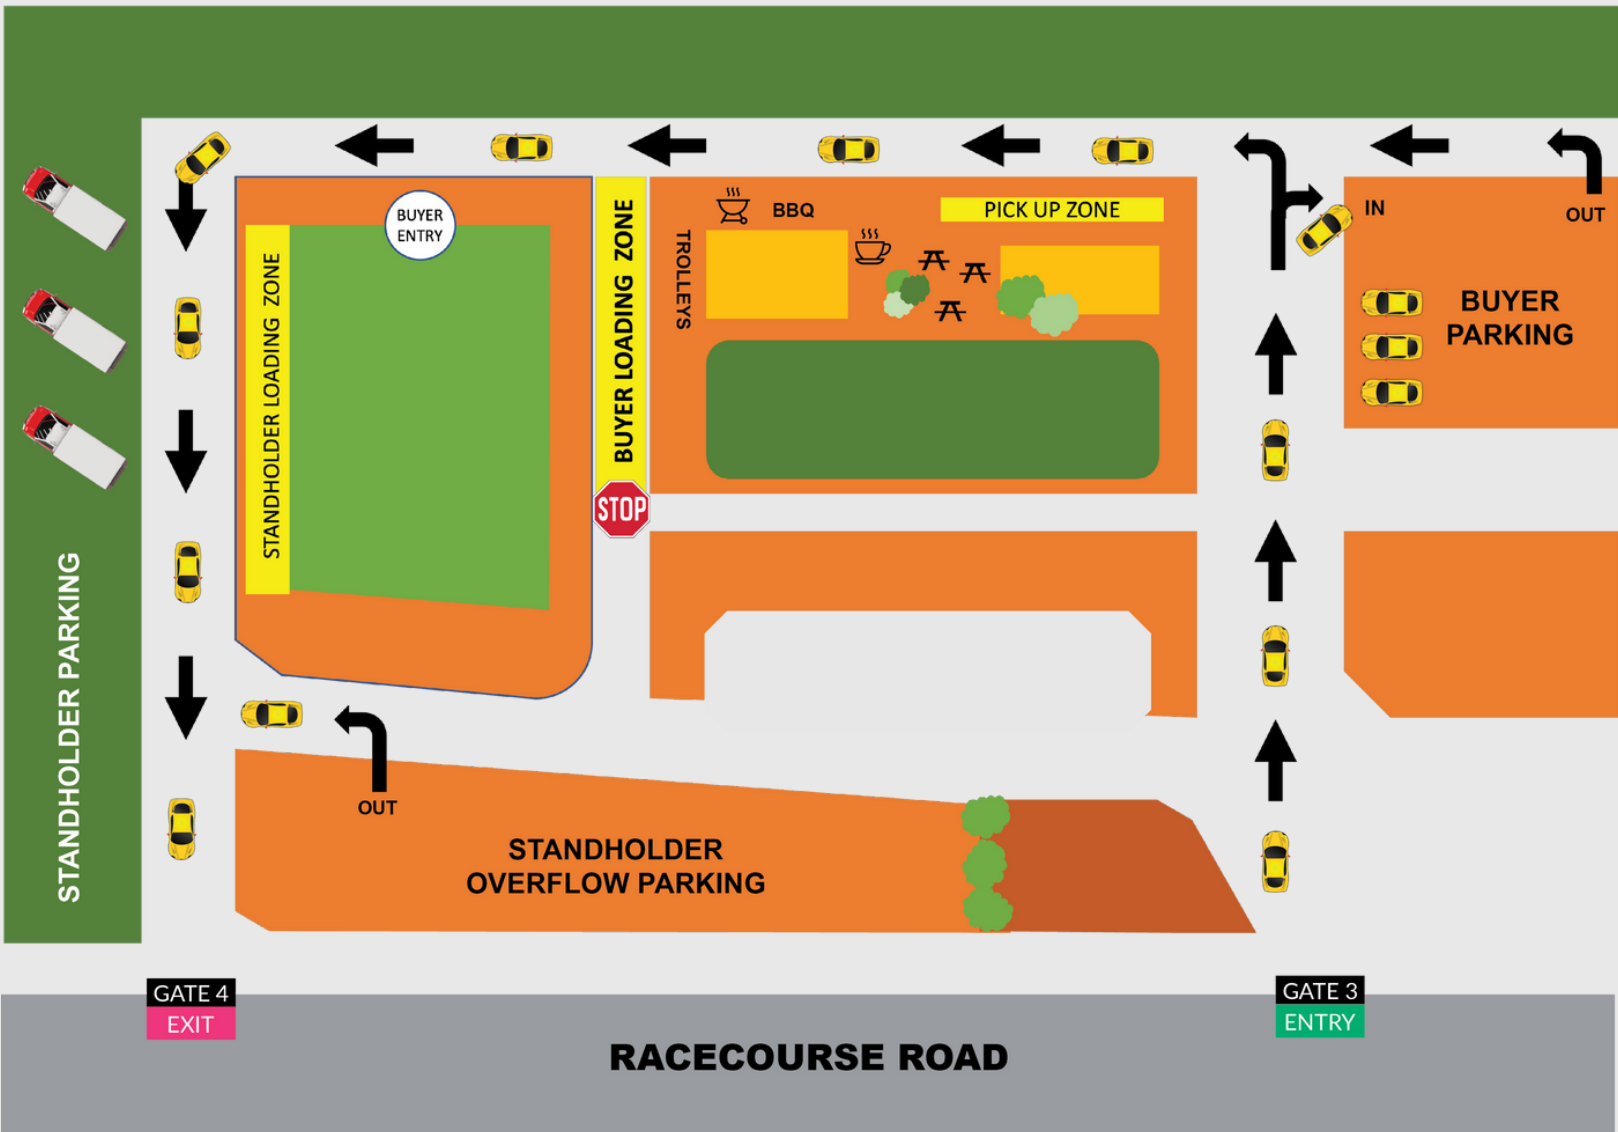

# Sydney Trade Day - Traffic Flow Map